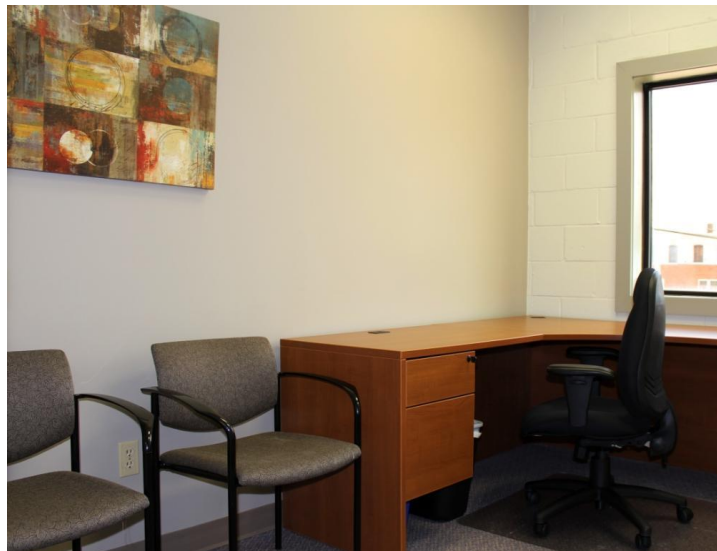

Part Time Day Use Office Rental

Need a desk for the day in a professional setting to meet clients, get out of the house or work off-site?

Daily desk rentals include:

- Professional environment to increase productivity, enhance image
- Available between 8 am and 4:30 pm
- Access to common facilities
- Free WI-FI internet access
- Advance reservations required
- Cost-effective rates, rental plans offered at discounted rates

$30/day

Purchase 3 days for $80*

Purchase 10 days for $250*